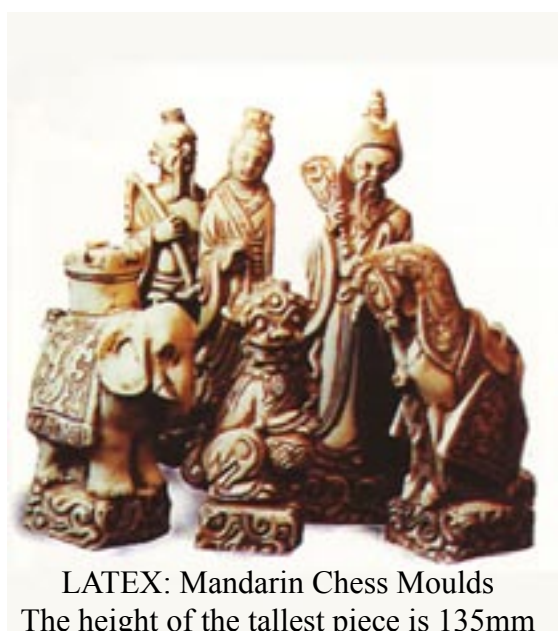

LATEX: Mandarin Chess Moulds
The height of the tallest piece is 135mm
$84.95